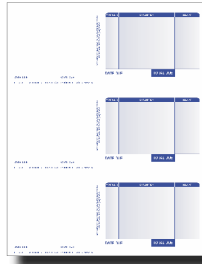

ACS 101

Laser Statement
8 1/2" x 11"
Blue Ink
Env 949

ACS 102

Laser Statement
8 1/2" x 11"
2-On-A-Page
Blue Ink
Env 938

ACS 103

Laser Statement
8 1/2" x 11"
3-On-A-Page
Blue Ink
Env 938

ACS 104

Laser Receipt
8 1/2" x 11"
3-On-A-Page
Blue Ink