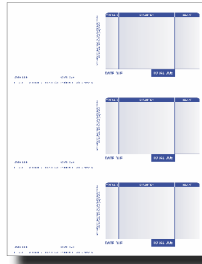

ACS 101

Laser Statement
8 1/2" x 11"
Blue Ink
Env 949

ACS 102

Laser Statement
8 1/2" x 11"
2-On-A-Page
Blue Ink
Env 938

ACS 103

Laser Statement
8 1/2" x 11"
3-On-A-Page
Blue Ink
Env 938

ACS 104

Laser Receipt
8 1/2" x 11"
3-On-A-Page
Blue Ink

QuickBooks®

QB 202

Laser Check
8 1/2" x 11"
Env 937

Check Colors:
Available in Burgundy,
Blue, Green, Teal,
Tan or Patriot.

QB 203

Laser Statement
8 1/2" x 11"
Blue Ink
Env 947

QB 204

Laser Deposit Ticket
8 1/2" x 11"
Black Ink