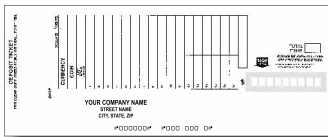

ADDITIONAL PRODUCTS

Deposit Book

Deposit Books
2 Parts or 3 Parts
Carbonless