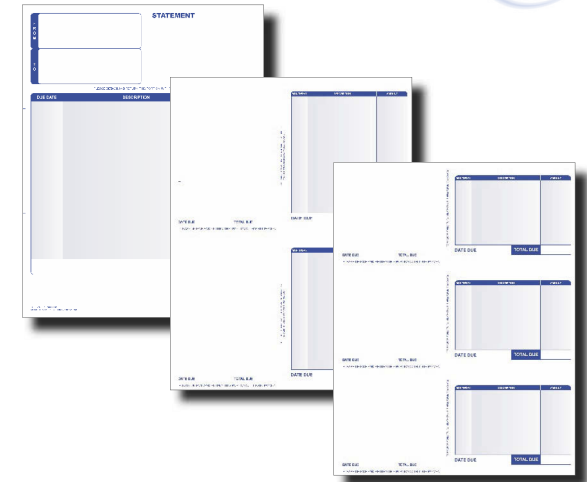

Double Window Envelopes

	500	1,000	2,000	3,000	4,000	5,000
ENV 937	$38.10	$68.40	$134.50	$195.40	$235.15	$308.70
	500	1,000	2,000	3,000	4,000	5,000
ENV 938	$38.10	$68.40	$134.50	$195.40	$235.15	$308.70
	500	1,000	2,000	3,000	4,000	5,000
ENV 947	$44.00	$68.00	$133.80	$194.20	$251.53	$305.90
	500	1,000	2,000	3,000	4,000	5,000
ENV 949	$44.00	$68.00	$133.80	$194.20	$251.53	$305.90

Double Window Self Sealing Env.

ALSO AVAILABLE - CALL FOR PRICING

PLEASE CALL FOR PRICING ON LARGER QUANTITIES.

Additional Forms & Checks

Don't see what you want? Additional forms and checks available - call for details.

Double Window Envelopes

Save time by using double window envelopes to fit your checks and forms.

Special Options - No Charge

- Customer logo, *See artwork guidelines*
- Extra signature line on check
- Name over signature line on check
- 6 check colors to choose from

Artwork Guidelines

- Logos must be in black & white
- Logos must be saved in .jpeg or .tiff format
- Resolution must not be under 200 dpi
- If no logo is needed we will set your composition

Please e-mail artwork to: mcforms@sbcglobal.net

**MID-CENTRAL
BUSINESS FORMS, INC.**

1413 W. Sunnyview Dr. • Peoria, IL 61614
Ph: (309) 692-9090 • Fax: (309) 692-7676

www.midcentralbusinessforms.com

ACS

A Domin-8 Enterprise Solutions Company

Domin-8
Enterprise Solutions

- Management PLUS™ Forms
- QuickBooks® Forms
- Great Plains® Forms
- And Many Others

**MID-CENTRAL
BUSINESS FORMS, INC.**

Ph: (309) 692-9090 • Fax: (309) 692-7676
www.midcentralbusinessforms.com